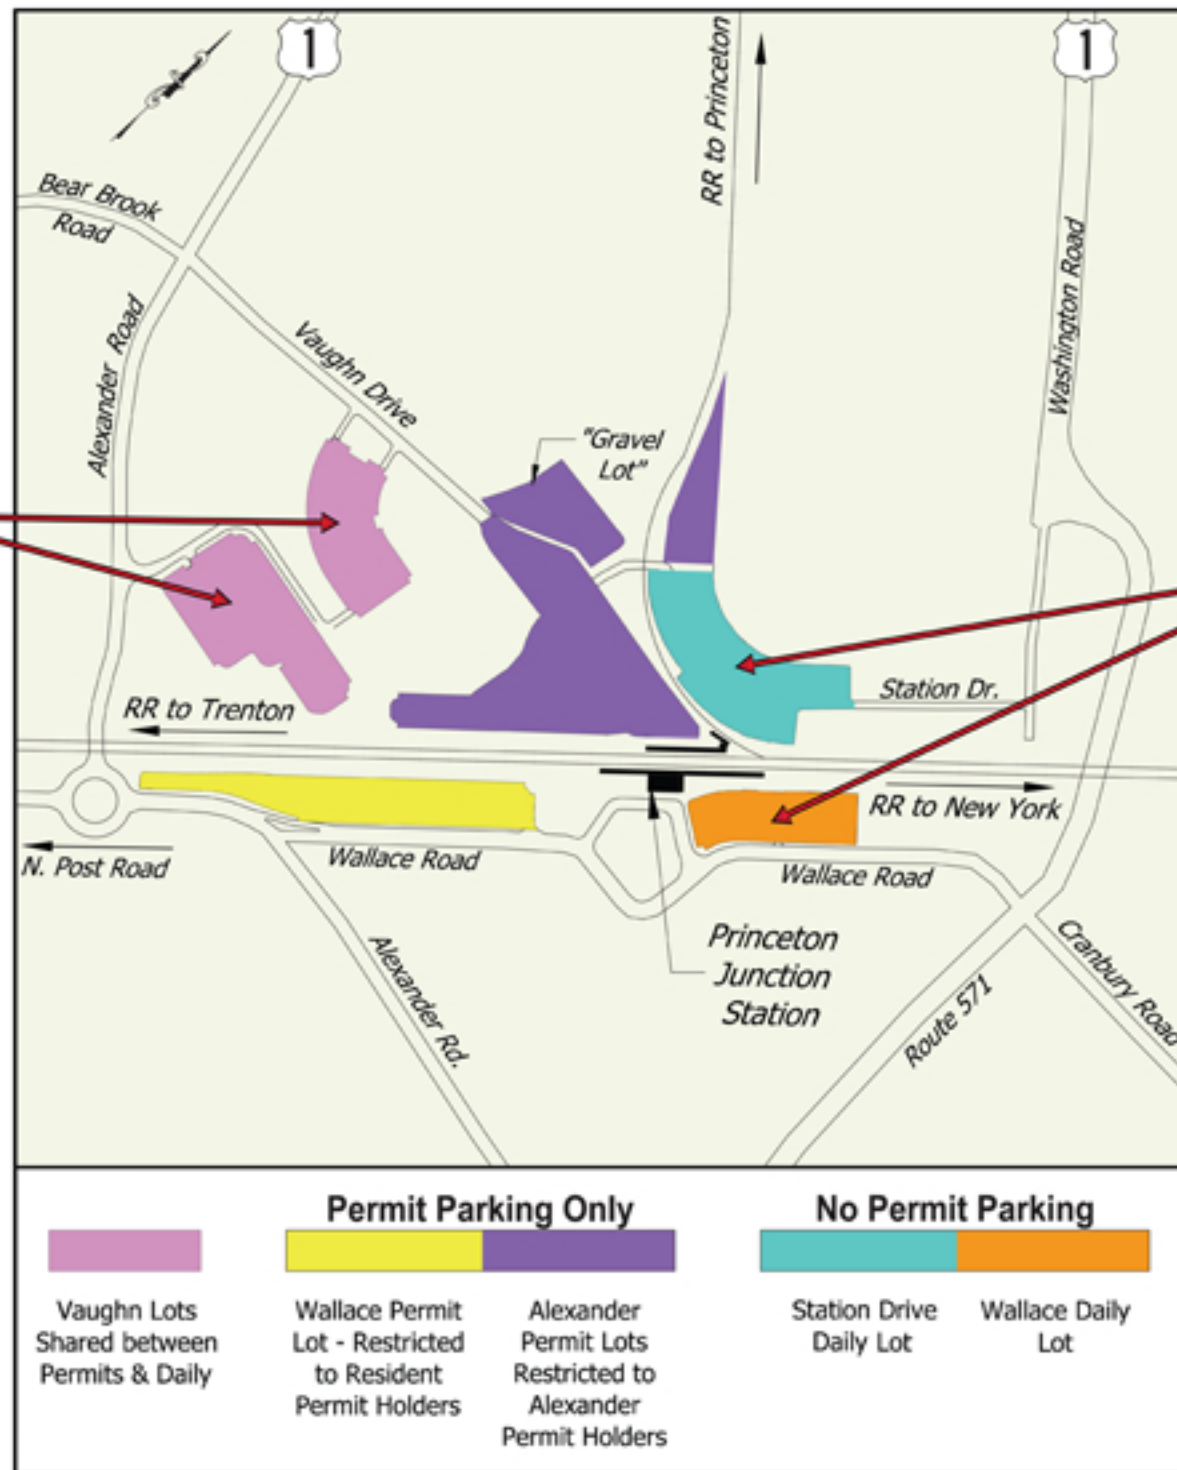

• **Parking Guide** •

PRINCETON JUNCTION STATION

Payment For Parking Required at All Times

\$5 Pays for up to 24 Consecutive Hours

Maximum Purchase up to 14 Consecutive Days

License Plate or Zone Number Input Error will Result in a Summons

ONLY ONE WAY TO PAY FOR DAILY PARKING
USE **Parkmobile App**
ZONE 4801

PAYMENT OPTIONS
USE **PAY STATION**
OR
USE **Parkmobile App**
ZONE 4899

Parkmobile App

Register at www.parkmobile.com
Download App or Call 877-727-5304
Transaction Fee Applies