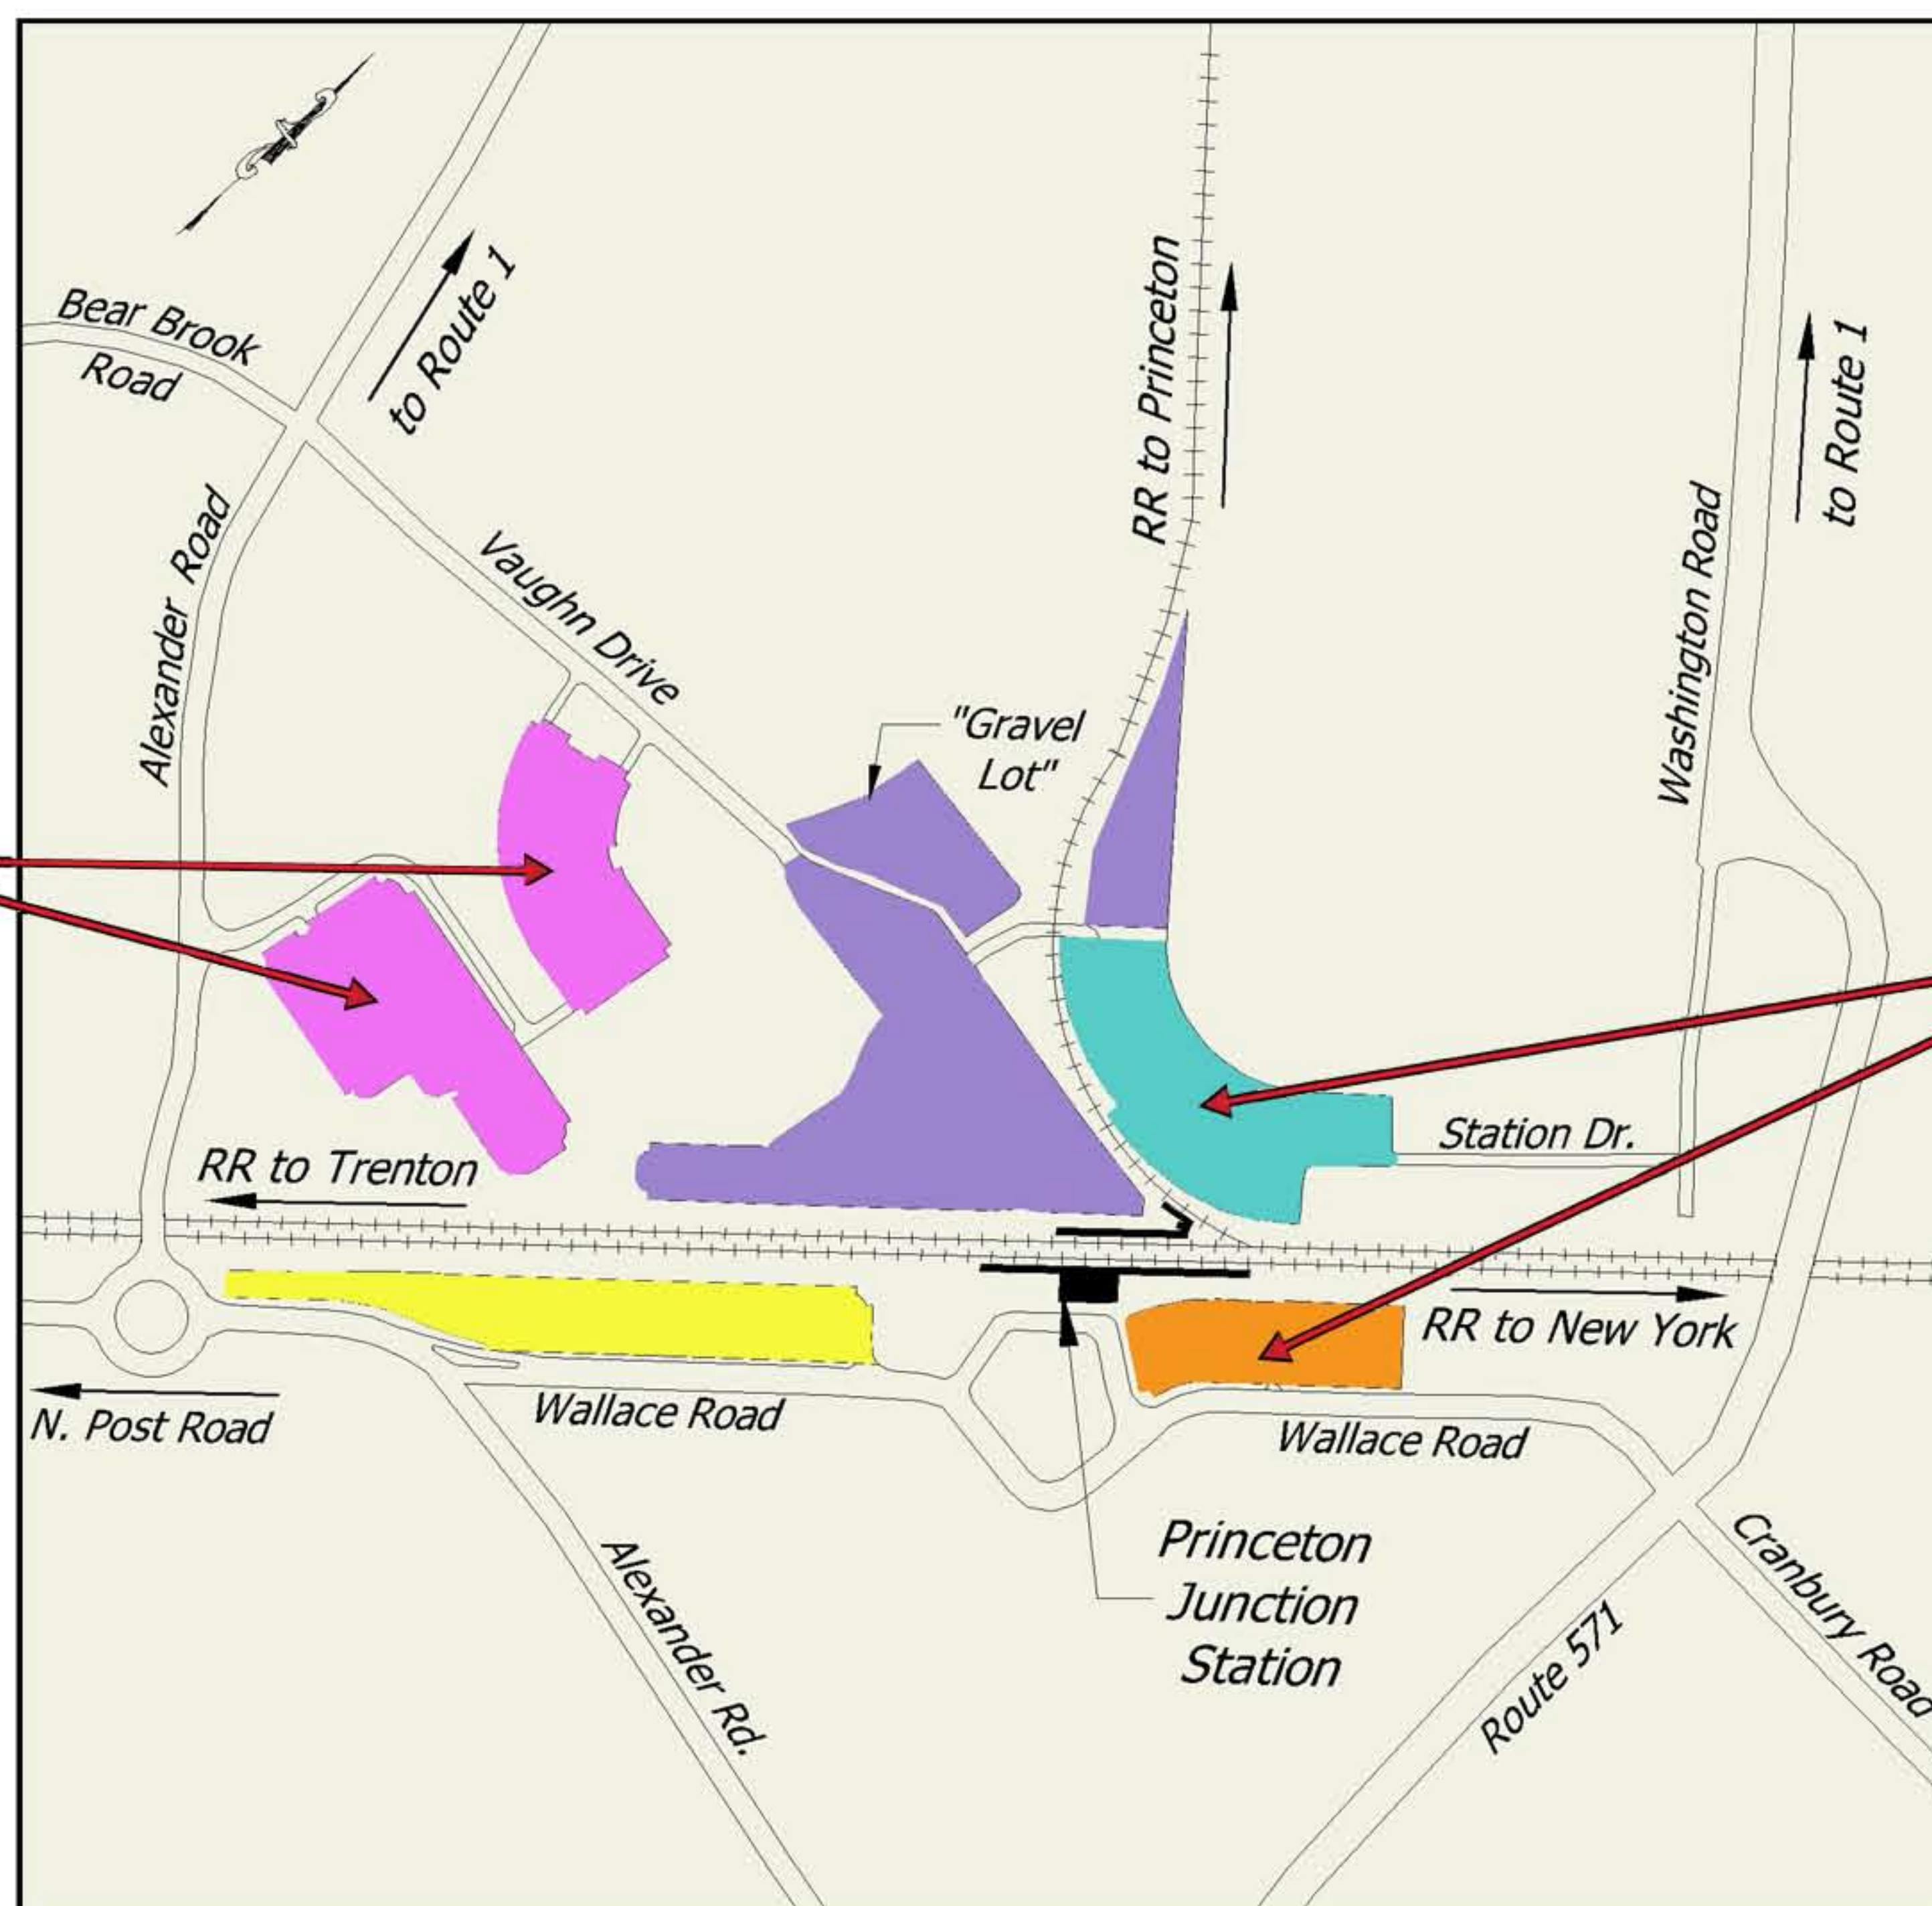

● **Parking Guide** ●

# PRINCETON JUNCTION STATION

**Payment For Parking Required at All Times**

**\$5 Pays for up to 24 Consecutive Hours**

**Maximum Purchase up to 14 Consecutive Days**

**License Plate or Zone Number Input Error will Result in a Summons**

**ONLY ONE WAY TO PAY FOR DAILY PARKING**  
**USE **Parkmobile App****  
**ZONE 4801**

**PAYMENT OPTIONS**  
**USE PAY STATION**  
**OR**  
**USE **Parkmobile App****  
**ZONE 4899**

Permit Parking Only		No Permit Parking	
Vaughn Lots Shared between Permits & Daily	Wallace Permit Lot - Restricted to Resident Permit Holders	Station Drive Daily Lot	Wallace Daily Lot
	Alexander Permit Lots Restricted to Alexander Permit Holders		